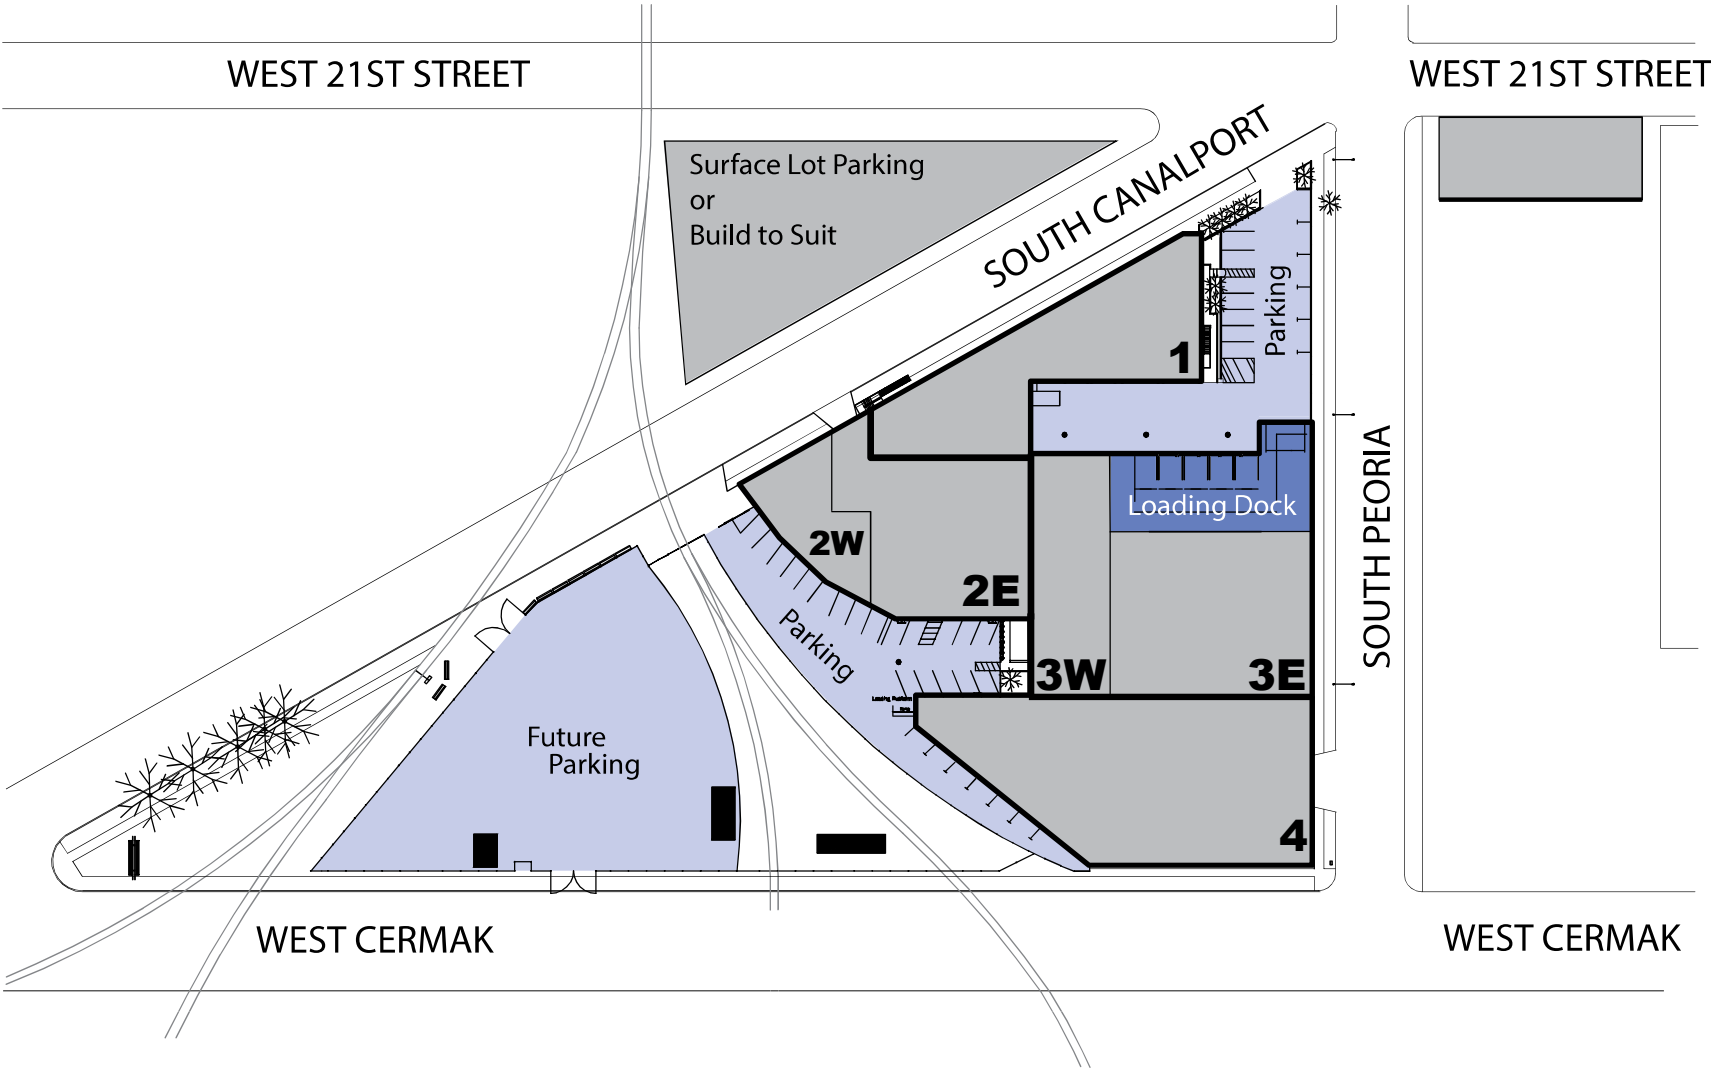

the glass factory.

THE GLASS FACTORY / site plan

900 West Cermak, Chicago