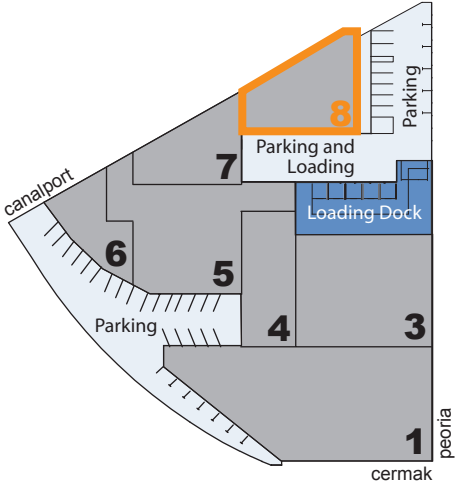

the glass factory.

THE GLASS FACTORY / building 8

900 West Cermak, Chicago

the glass factory.

THE GLASS FACTORY / building 8

900 West Cermak, Chicago

the glass factory.

THE GLASS FACTORY / site plan