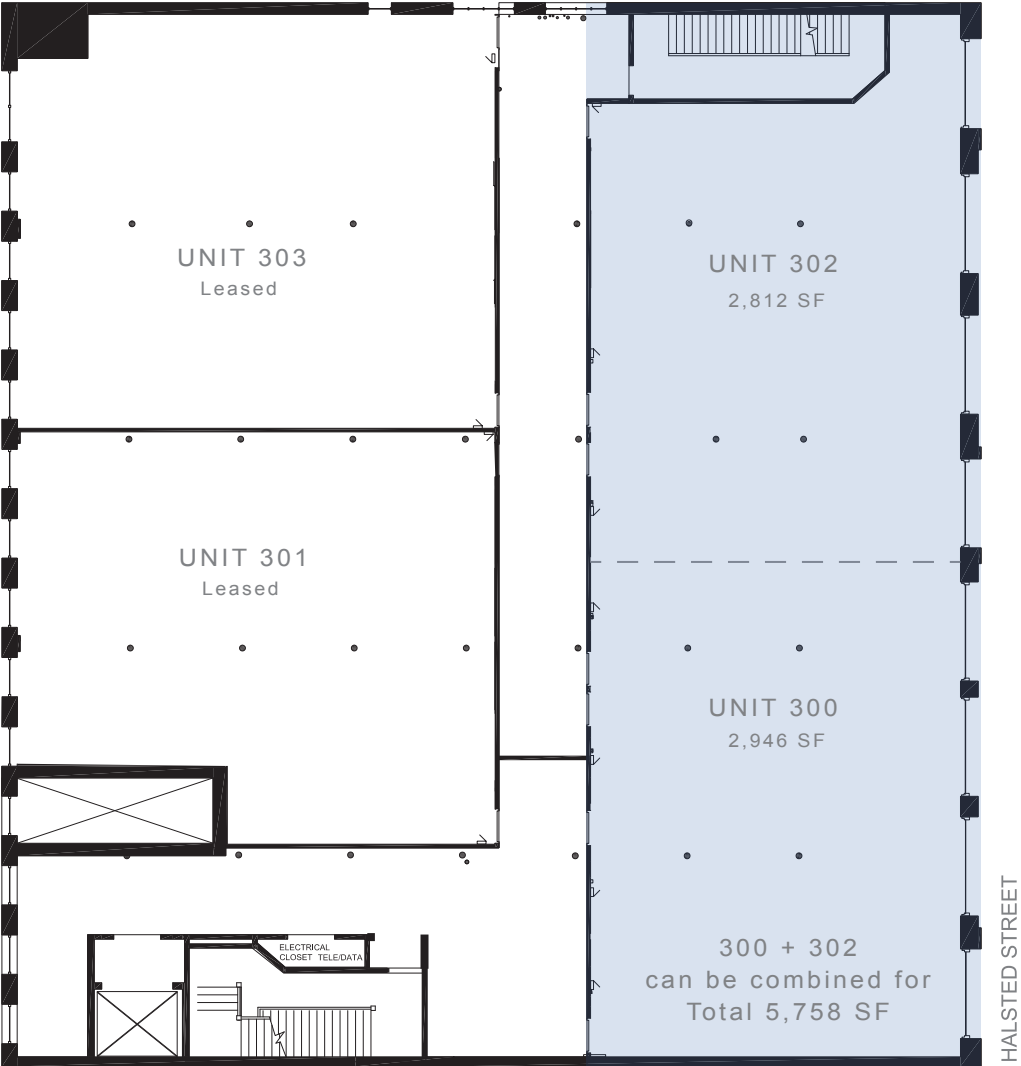

creative space.

THE FOUNTAINHEAD LOFTS / unit 300 + 302

1932 South Halsted, Chicago

PODMAJERSKY 312.738.8000
www.podmajersky.com

reference code: 1932h-300-302