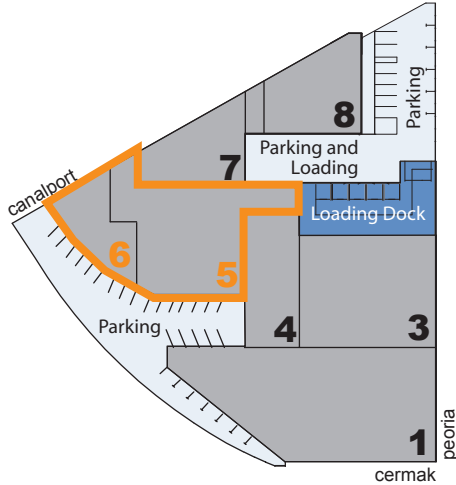

# the glass factory.

THE GLASS FACTORY / buildings 5 + 6

900 West Cermak, Chicago

**PODMAJERSKY** 312.738.8000 x123  
www.podmajersky.com

reference code: 900c-5+6