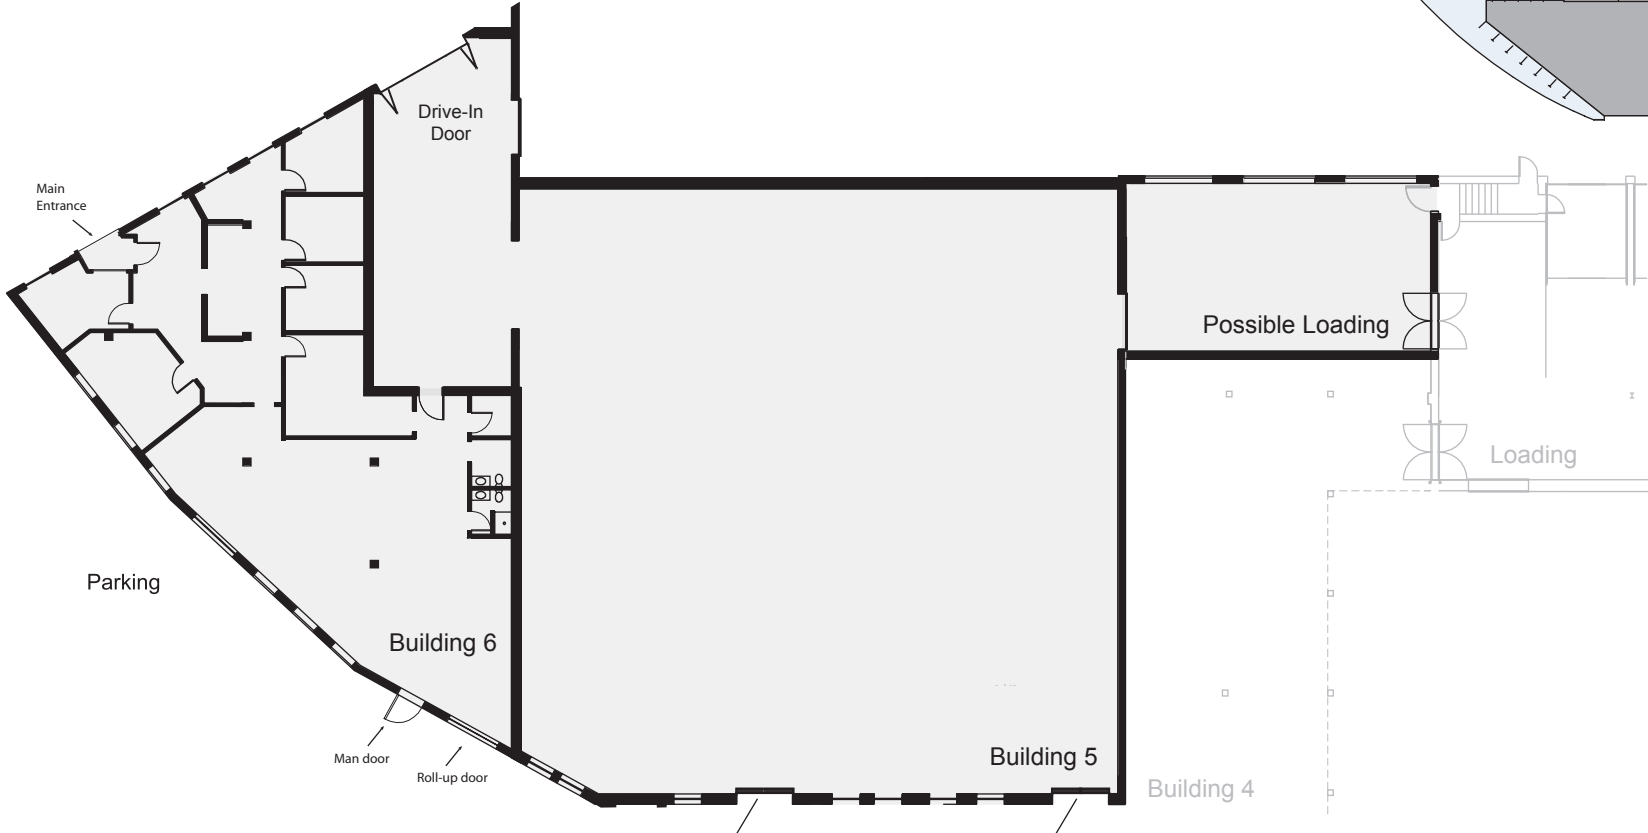

# the glass factory.

THE GLASS FACTORY / buildings 5 + 6

900 West Cermak, Chicago

**PODMAJERSKY** 312.738.8000 x123  
www.podmajersky.com

reference code: 900c-5+6