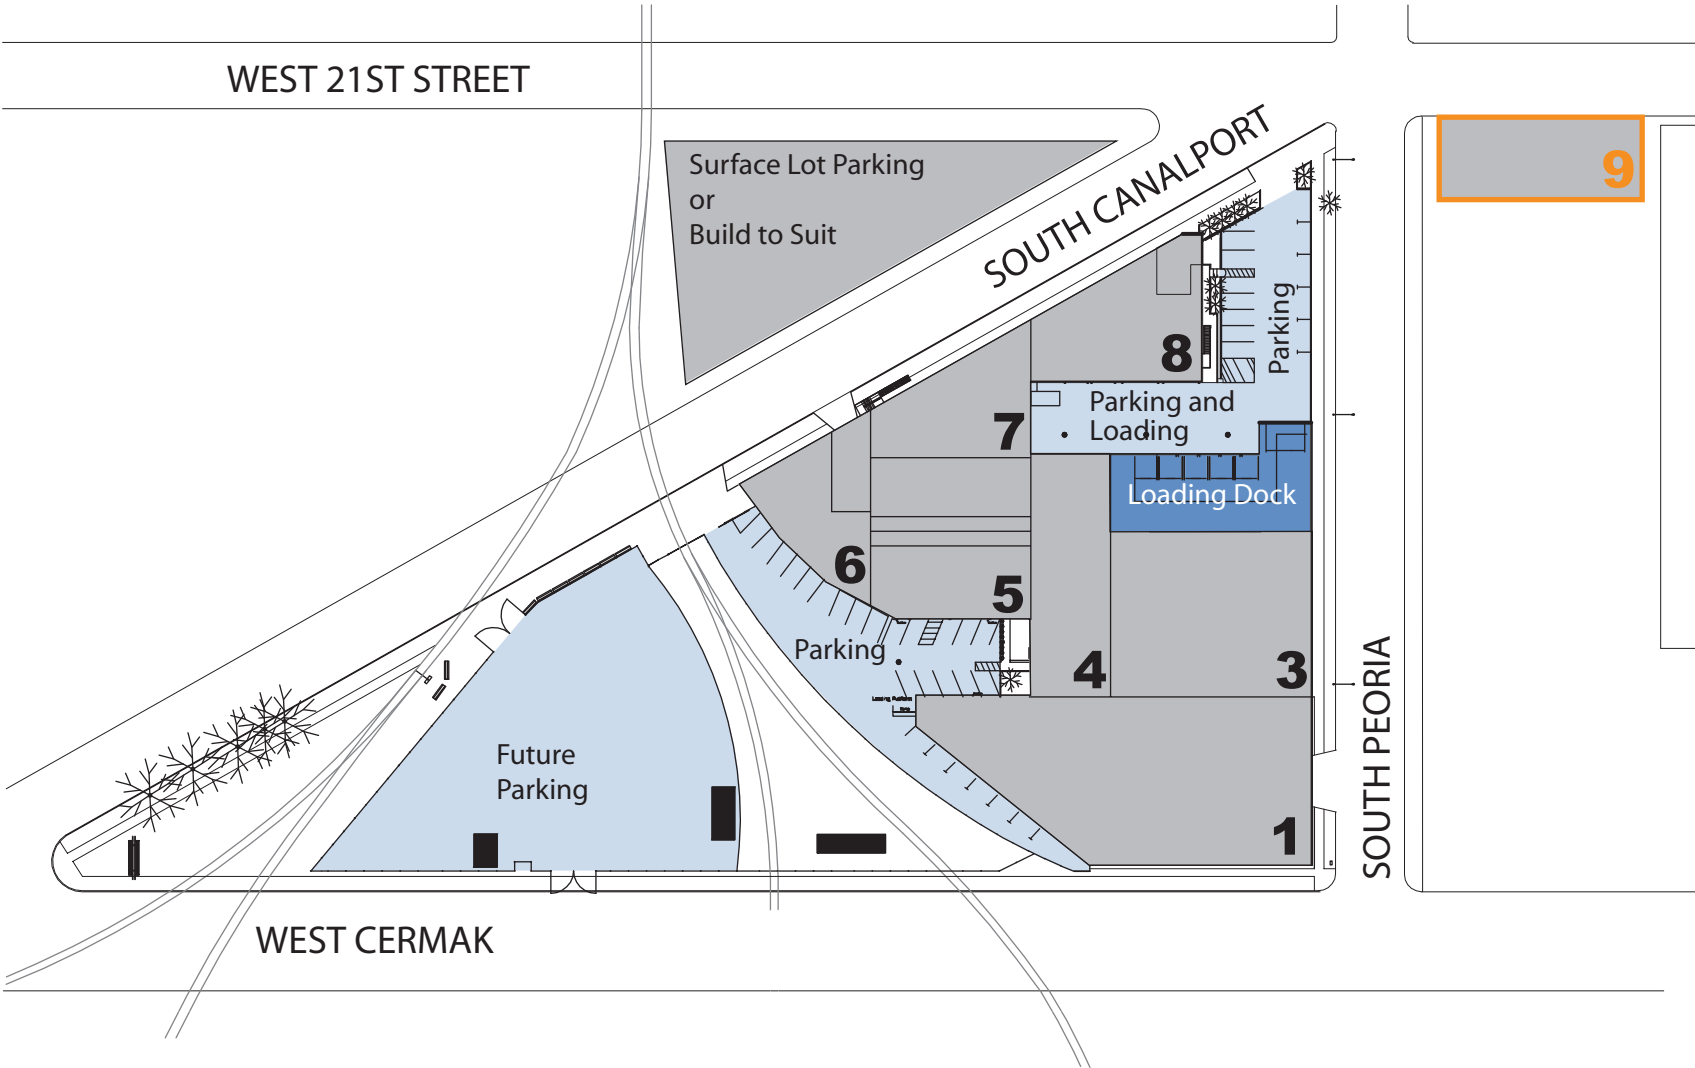

# the glass factory.

THE GLASS FACTORY / site plan

900 West Cermak, Chicago