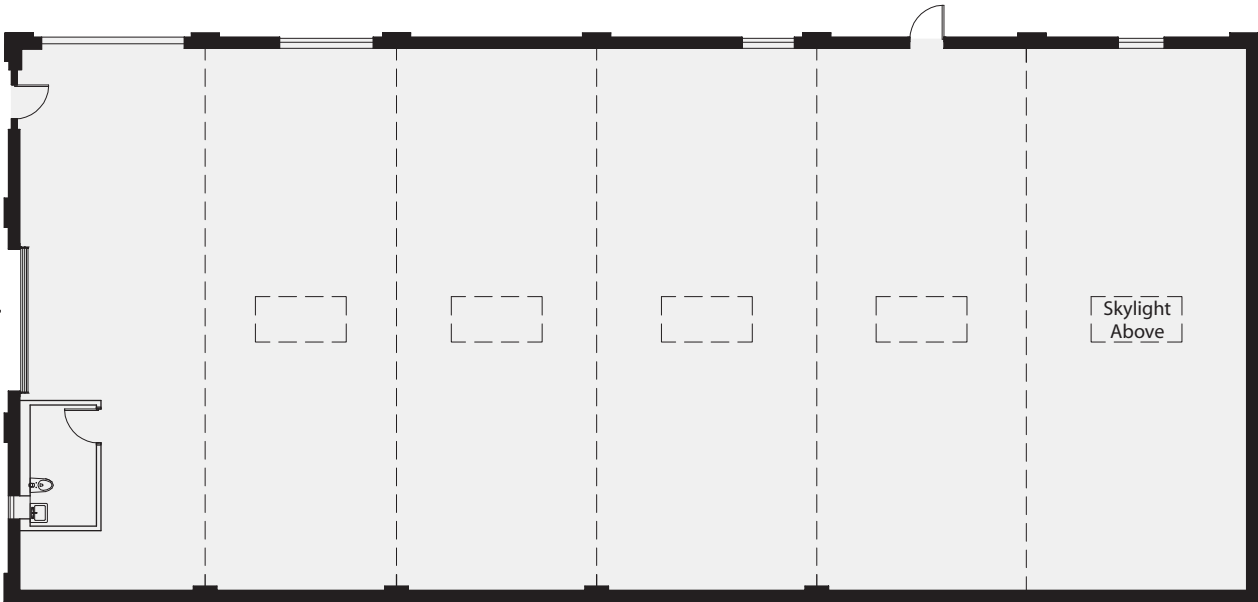

the glass factory.

12' 8" w x 13' h
Overhead Garage Door

THE GLASS FACTORY / building 9

2101 South Peoria, Chicago