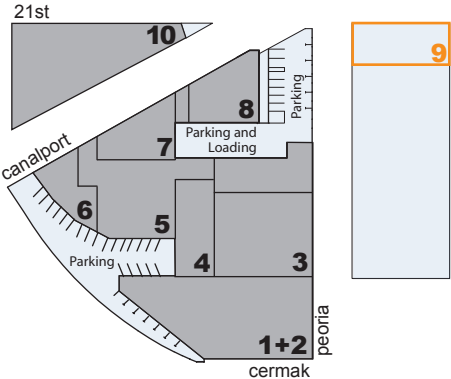

the glass factory.

12' 8" w x 13' h
Overhead Garage Door

THE GLASS FACTORY / building 9

2101 South Peoria, Chicago