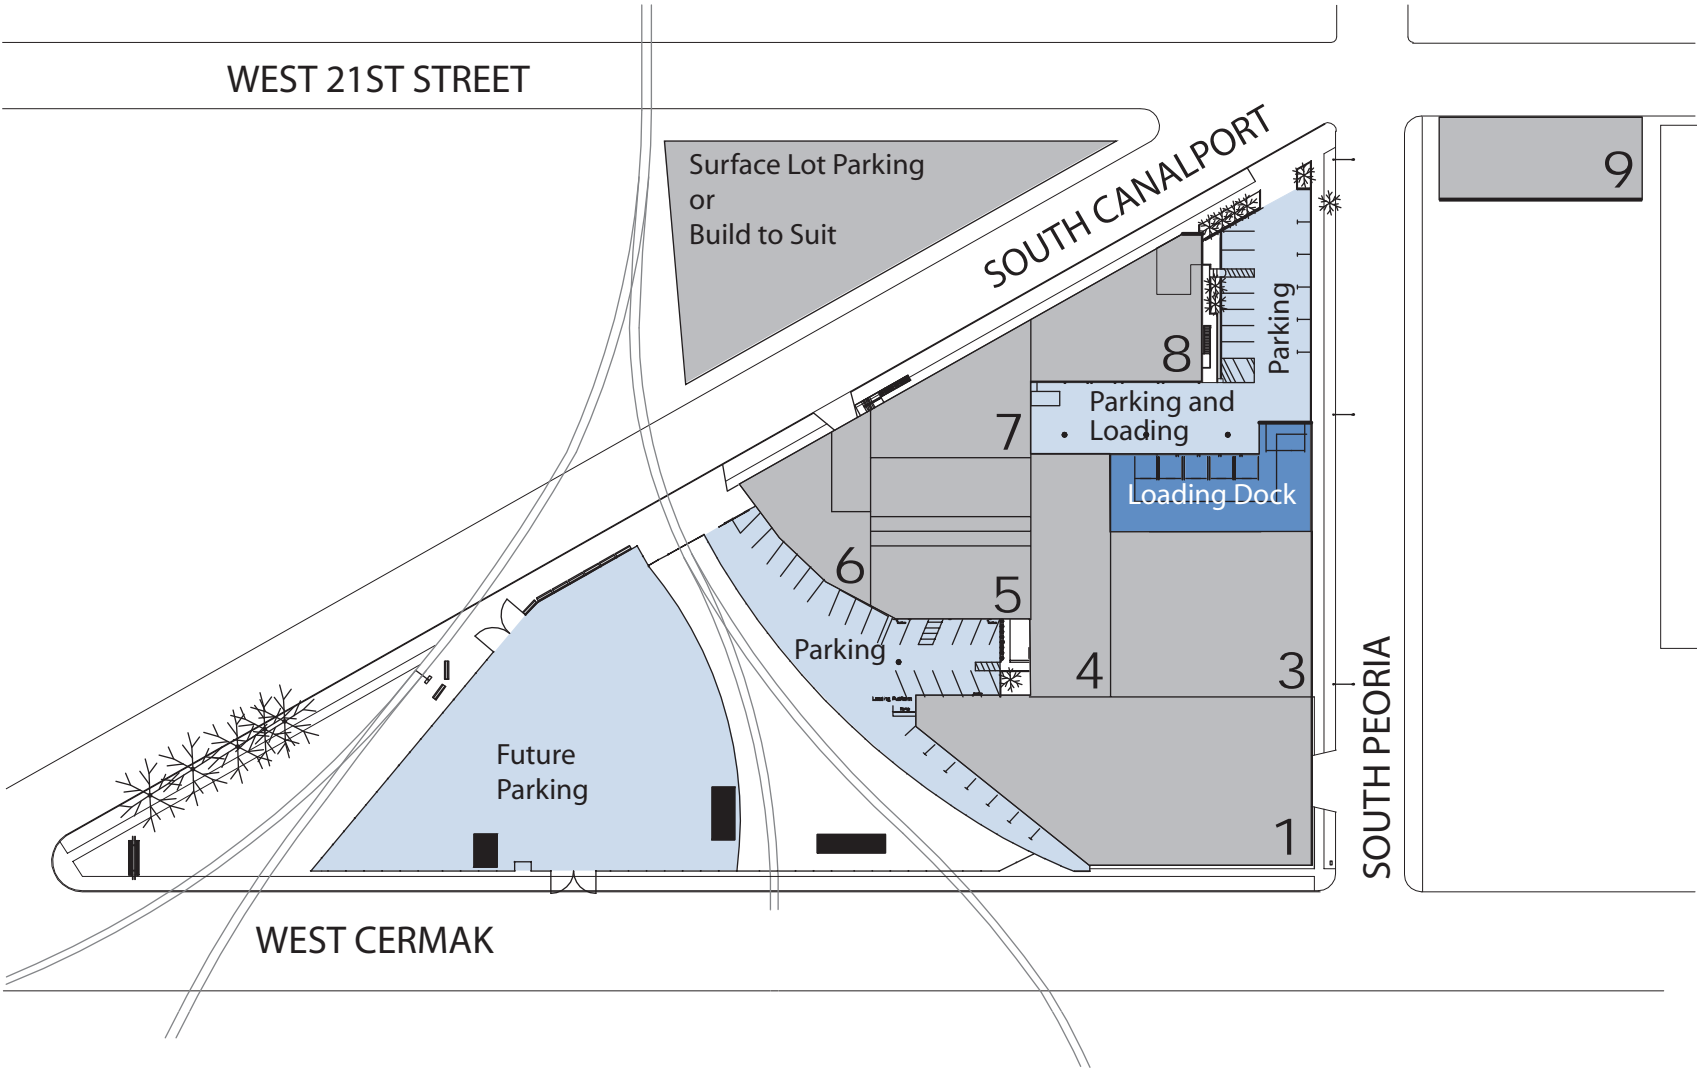

# the glass factory.

THE GLASS FACTORY / site plan

900 West Cermak, Chicago