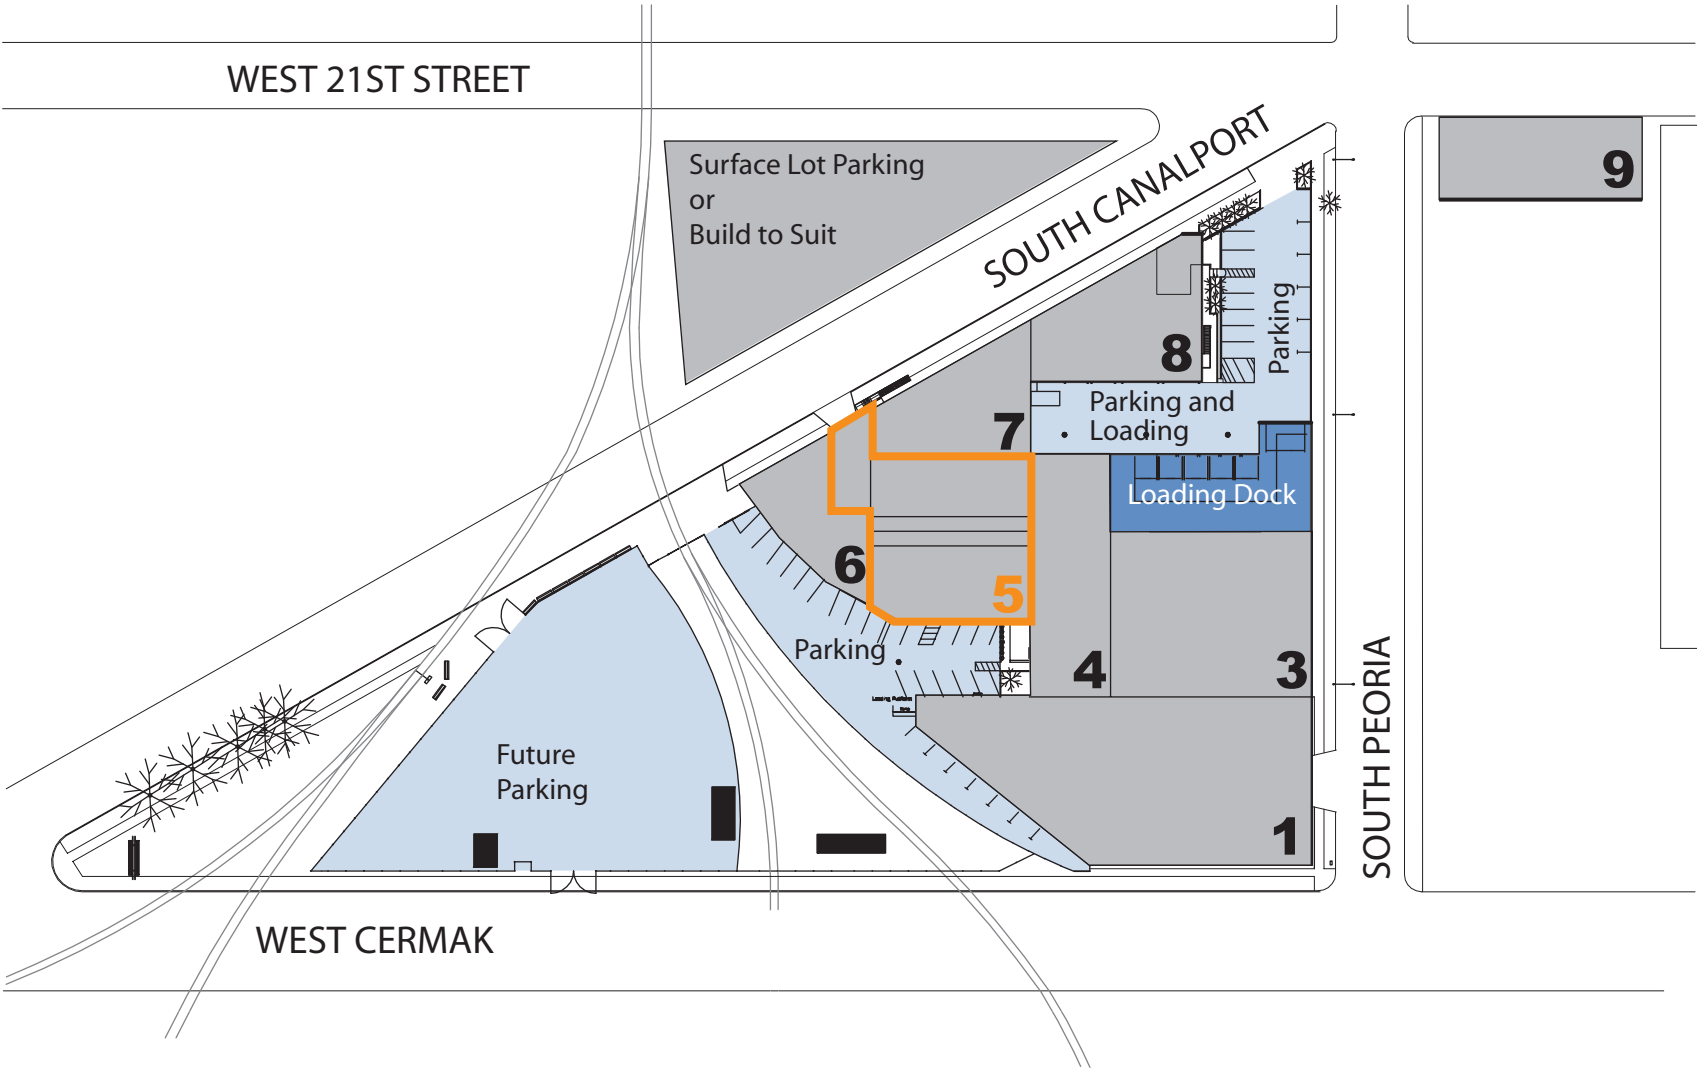

the glass factory.

THE GLASS FACTORY / site plan

900 West Cermak, Chicago