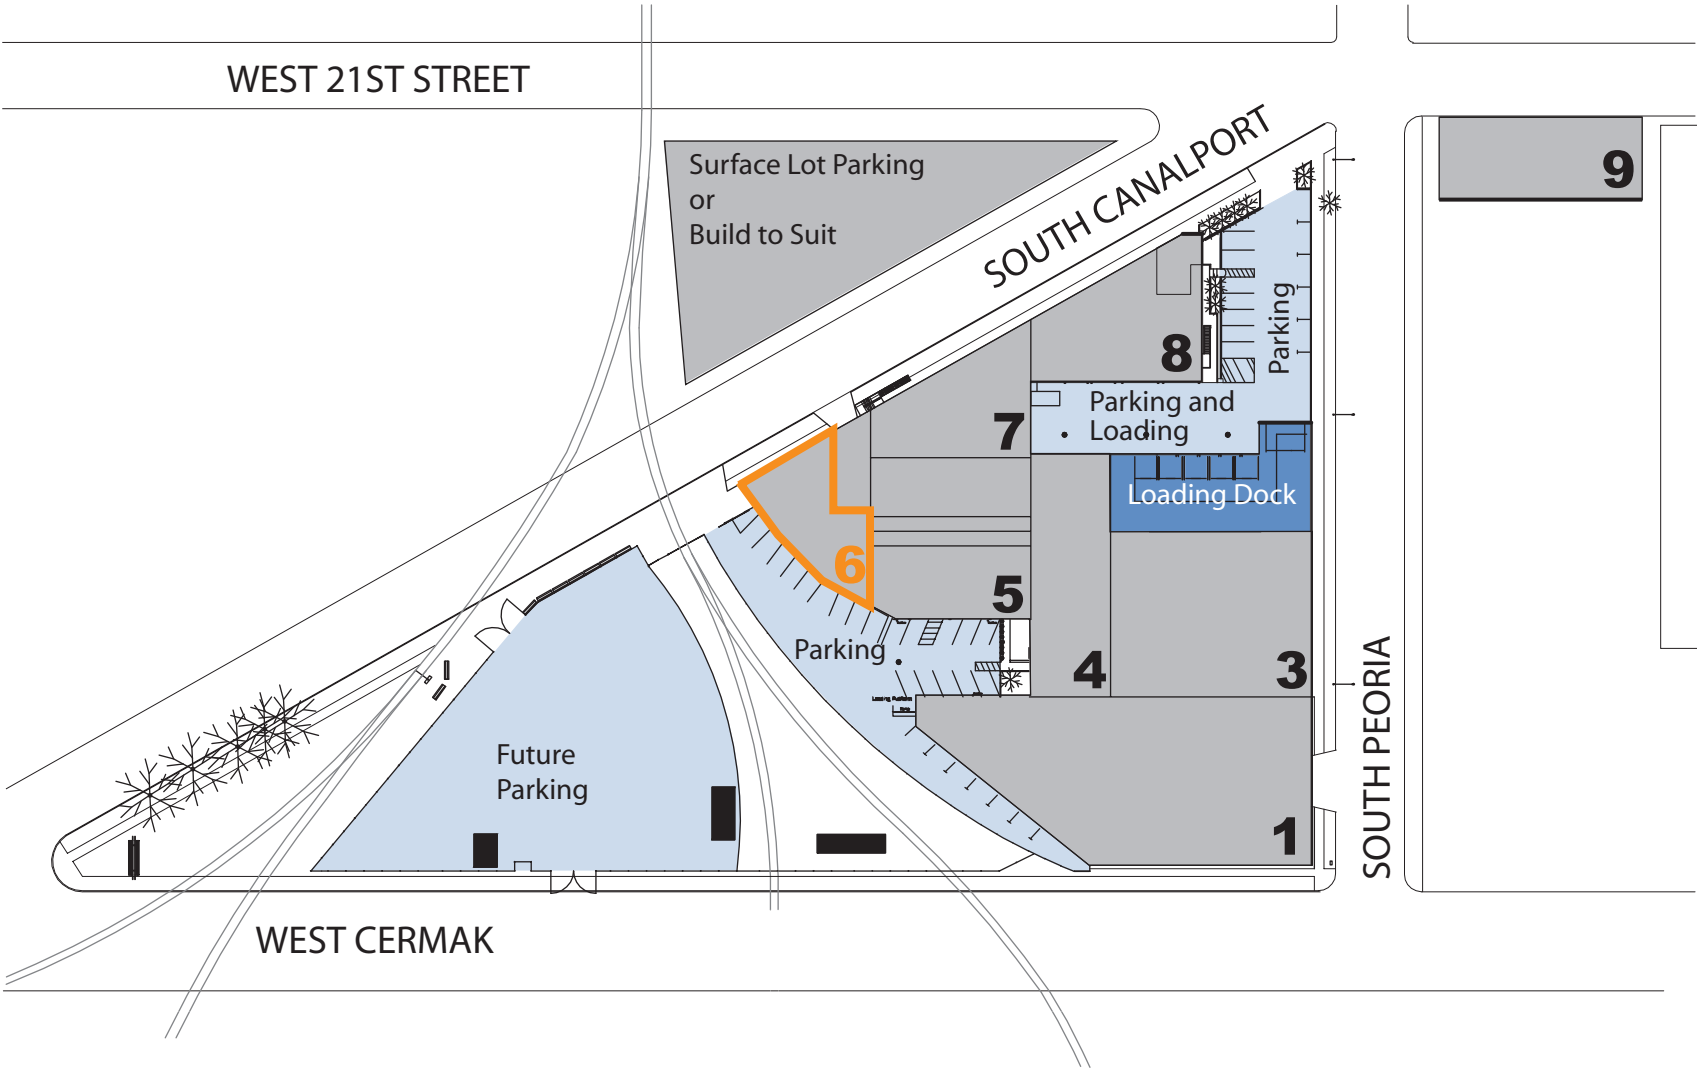

the glass factory.

THE GLASS FACTORY / site plan

900 West Cermak, Chicago