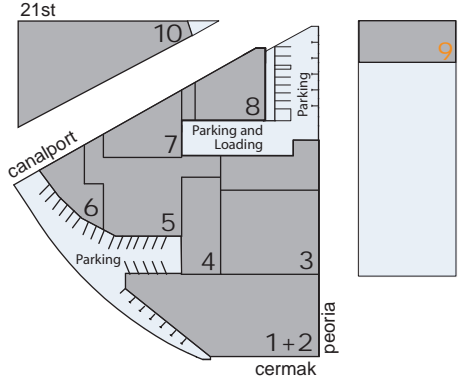

# the glass factory.

12'-6" x 15'-0"  
Overhead Garage Door

THE GLASS FACTORY / building 9

2101 South Peoria, Chicago