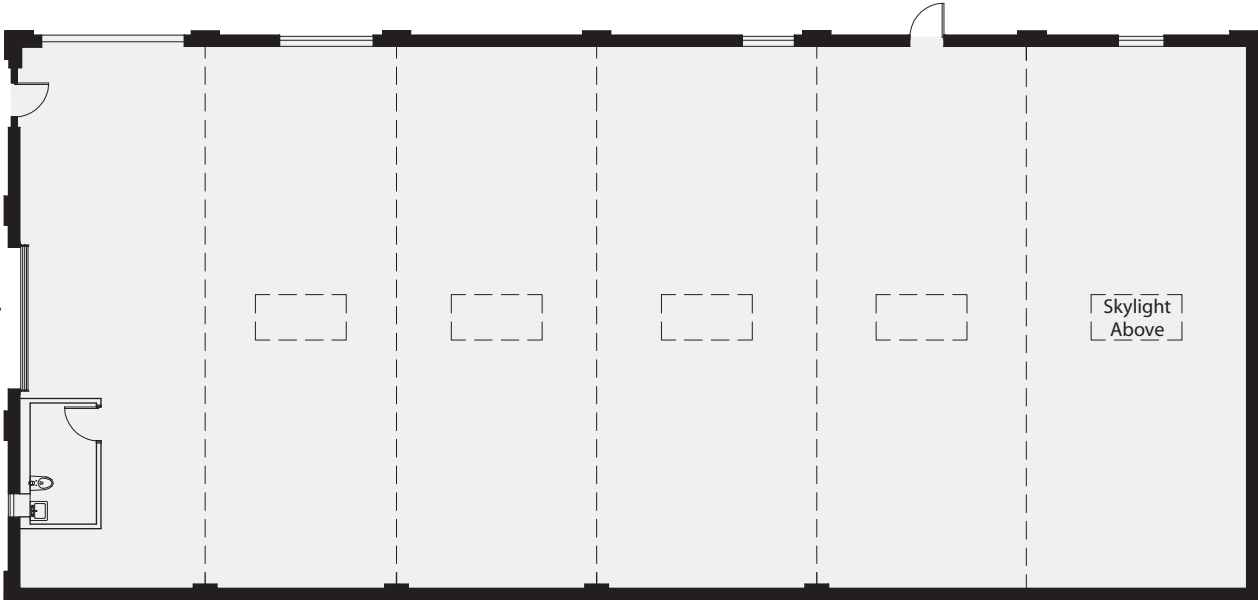

# the glass factory.

12'-6" x 15'-0"  
Overhead Garage Door

THE GLASS FACTORY / building 9

2101 South Peoria, Chicago